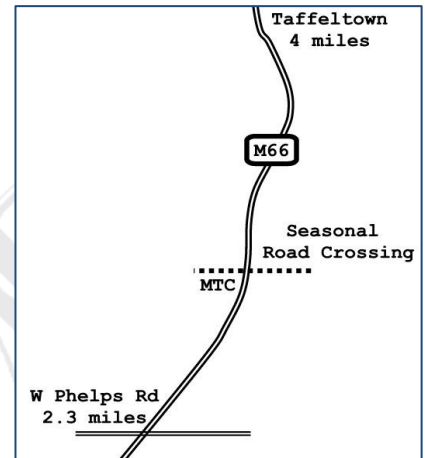

By Air -

The closest airport to MTC is Traverse City (TVC) an approximate 40 mile drive. This airport services United and Alaska Airlines to Chicago as well as Delta Airlines to Detroit and Minneapolis. www.tvcairport.com

Lodging - [Rally Point Phoenix](#) mini cabin rental on the MTC campus.

Lake City (15 minute drive)

- [Ardis Inn](#) – 300 S. Canal St, Lake City, MI. Rent the entire house. 2 Night minimum. Contact INFO@ArdisInn.com for availability.
- [Lakeview Motel & Gift Shop](#) 214 Main St, Lake City, MI (231) 839-4958
- [Maple Grove City RV Park](#) 5547 W Davis Rd, Lake City, Michigan 49651

Kalkaska (20 minute drive)

- [All Seasons Resort](#)
 - 760 S Cedar St, Kalkaska, MI (231) 258-0000 [Website](#)

Fife Lake (20 minute drive)

- [Fife Lakeside Resort](#) 202 E State St. Fife Lake MI (231) 879-3341

Off Range Activities:

[Smithville Landing](#) – Canoe and raft rentals – Camp Site.

[ORV & Snowmobile Trails](#) – Trail 6 next to MTC goes from Houghton Lake to Traversed City!

[Rally Point Neptune](#) – River relaxation spot.